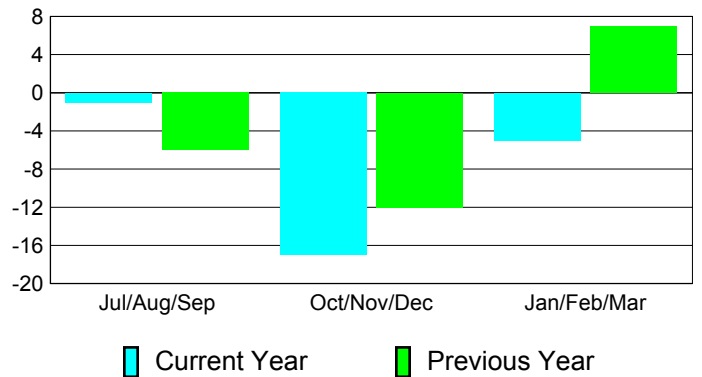

Club Results 2010-2011

Goal, New, Dropped, Gain/Loss

MEMBERSHIP

Membership Results
2010-2011

Membership
2009-2010

Month	Net Memb Goal	Actual New Memb	Actual Dropped Memb	Gain/Loss of Memb	Gain/Loss of Memb
Jul/Aug/Sep	-10	28	-29	-1	-6
Oct/Nov/Dec	10	21	-38	-17	-12
Jan/Feb/Mar	0	29	-34	-5	7
Totals	0	78	-101	-23	-11

Membership Results 2010-2011

Goal, New, Dropped, Gain/Loss

Comparison of Club Gain/Loss

Current Year Compared to the Previous Year

Comparison of Membership Gain/Loss

Current Year Compared to the Previous Year

YTD Status Quo Clubs 2010-2011

Status Quo Clubs Compared to Status Quo Members

Gender Comparison 2010-2011

Jul/Aug/Sep

Oct/Nov/Dec

Jan/Feb/Mar

Male

Female