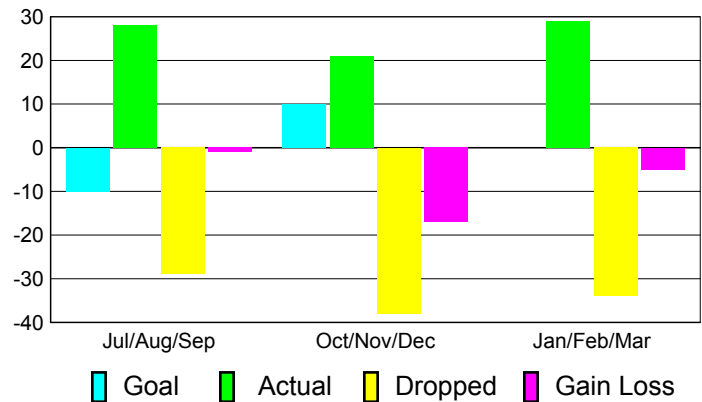

Club Results 2010-2011

Goal, New, Dropped, Gain/Loss

MEMBERSHIP

Membership Results
2010-2011

Membership
2009-2010

Month	Net Memb Goal	Actual New Memb	Actual Dropped Memb	Gain/Loss of Memb	Gain/Loss of Memb
Jul/Aug/Sep	-10	28	-29	-1	-6
Oct/Nov/Dec	10	21	-38	-17	-12
Jan/Feb/Mar	0	29	-34	-5	7
Totals	0	78	-101	-23	-11

Membership Results 2010-2011

Goal, New, Dropped, Gain/Loss

Comparison of Club Gain/Loss

Current Year Compared to the Previous Year

Comparison of Membership Gain/Loss

Current Year Compared to the Previous Year